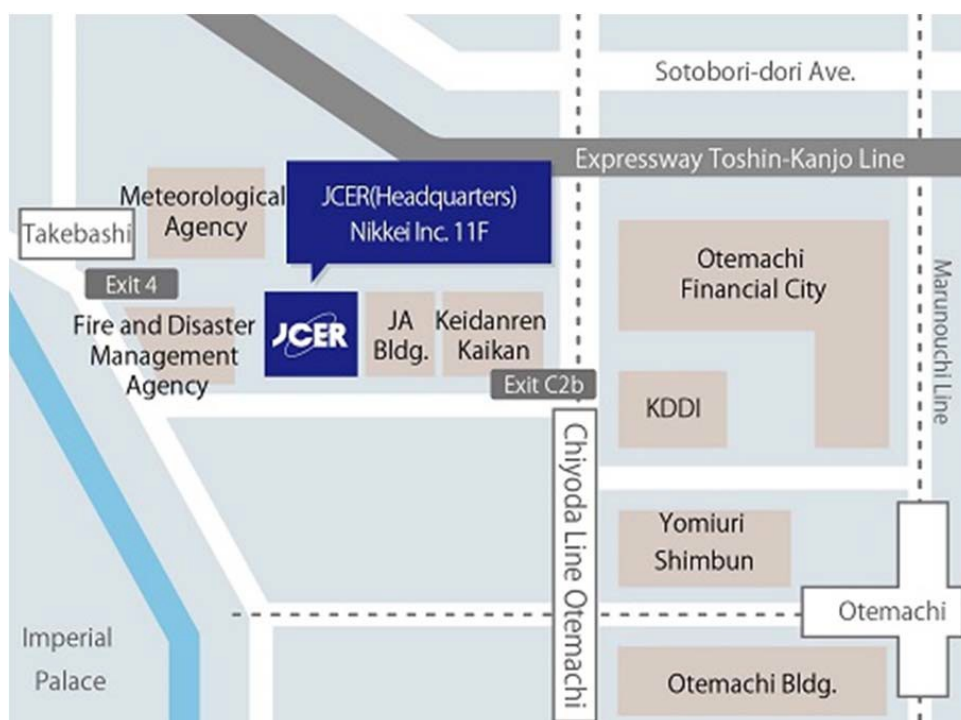

Japan Center for Economic Research ACCESS

Tokyo office(Headquarters)

Nikkei Inc. Bldg. 11F

1-3-7 Otemachi , Chiyoda-ku, Tokyo 100-8066 JAPAN

Phone: +81-3-6256-7710 FAX: +81-3-6256-7924

Tokyo Metro/ Otemachi Station(Exit C2b),

Tokyo Metro/ Tozai Line Takebashi Station(Exit 4)

Kayabacho office(Library)

Nikkei Kayabacho Bldg. 2F,

2-6-1 Nihombashi Kayabacho, Chuo-ku, Tokyo 103-0025 JAPAN

Phone: +81-3-3639-2801 FAX: +81-3-3639-2839

Keihan Railway/ Kitahama Station(Exit 30)